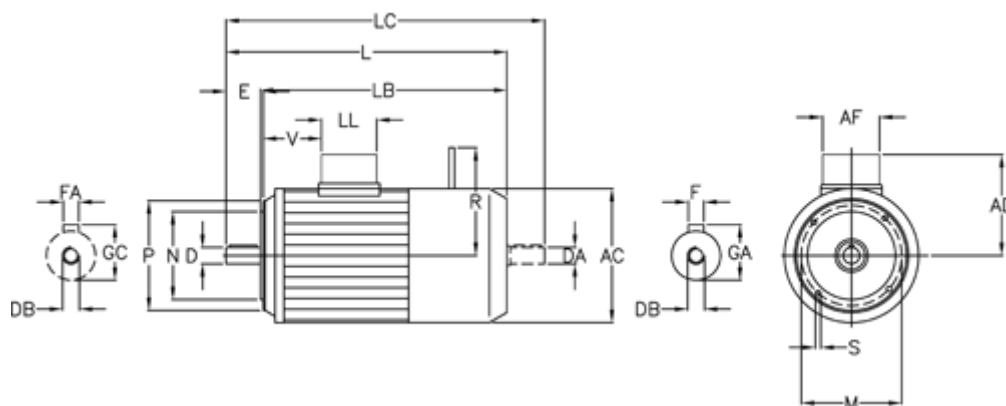

Data Sheet

Article number: 2510001104140401500

Description: Bonfiglioli brake motor BX90S-4 1.1KW FD14
1400 rpm 3x230/400v 50HZ IP55 IE3 DC brake B5 stainless steel

Measures

A/F = 98	EA = 24	LL = 98
AC = 176	F = 8	M = 115
AD = 133	FA = 8	N = 95
D = 24	GA = 27.0	P = 140
DA = M8	GC = 27.0	R = 160
DB = M8	L = 409	S = M8
DB1 = M8	LB = 359	T = 3.0
E = 50	LC = 461	V = 95